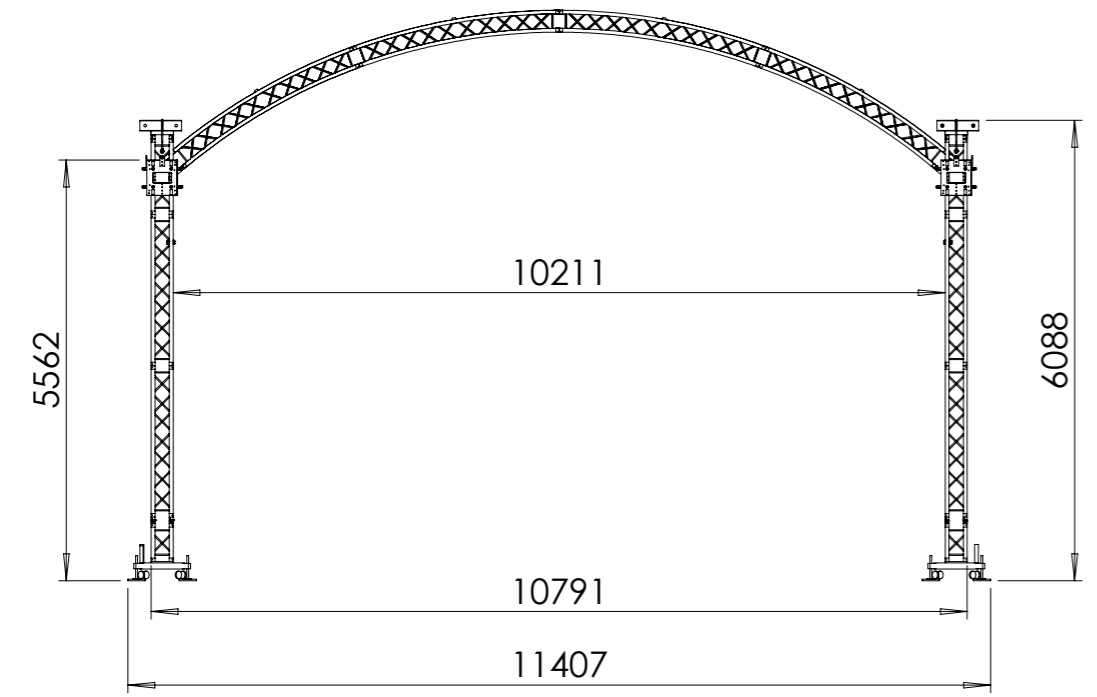

TOP VIEW

ISO VIEW  
NOT TO SCALE

FRONT VIEW

SIDE VIEW

|   |                   |              |
|---|-------------------|--------------|
| TITLE:                                  |                   |              |
| 10m x 8m ARC STAGE<br>WITHOUT PA WINGS  |                   |              |
| <b>BES Systems</b>                      |                   | A3           |
| DRAWN                                   | M Chatziapostolou | 23 Feb 2016  |
| ALL DIMENSIONS ARE IN MILLIMETERS       |                   |              |
| SCALE: 1:100 WHEN PRINTED AT 100% ON A3 |                   | SHEET 1 OF 2 |

TOP VIEW

FRONT VIEW

SIDE VIEW

TITLE:

10m x 8m ARC STAGE  
WITH PA WINGS

BES Systems

A3

|       | NAME              | DATE        |
|-------|-------------------|-------------|
| DRAWN | M Chatziapostolou | 23 Feb 2016 |

ALL DIMENSIONS ARE IN MILLIMETERS

SCALE:1:100 WHEN PRINTED AT 100% ON A3

SHEET 2 OF 2