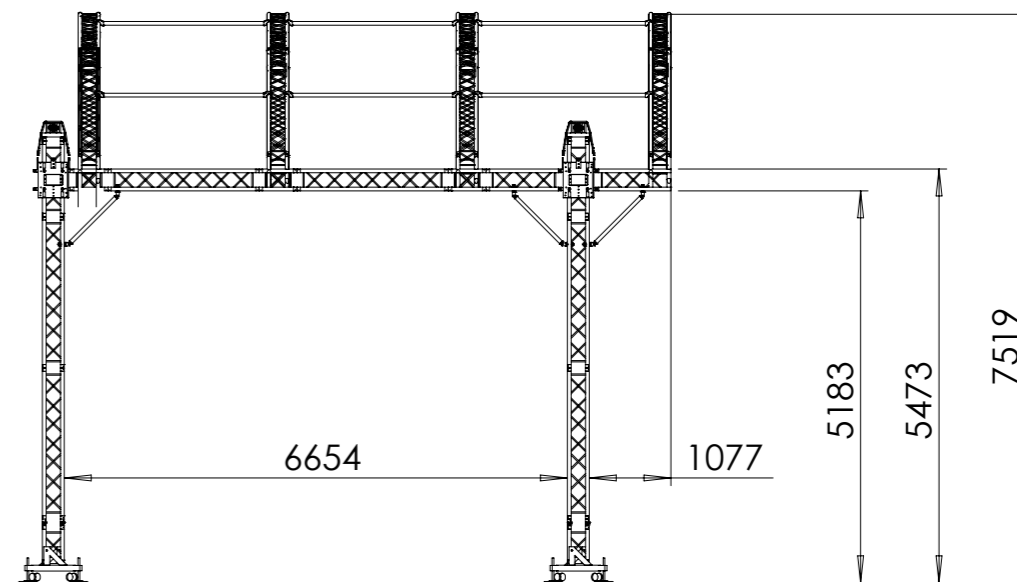

TOP VIEW

ISO VIEW  
NOT TO SCALE

FRONT VIEW

SIDE VIEW

|   |                   |              |
|---|-------------------|--------------|
| TITLE:                                  |                   |              |
| 10m x 8m ARC STAGE<br>WITHOUT PA WINGS  |                   |              |
| <b>BES Systems</b>                      |                   | A3           |
| DRAWN                                   | M Chatziapostolou | 23 Feb 2016  |
| ALL DIMENSIONS ARE IN MILLIMETERS       |                   |              |
| SCALE: 1:100 WHEN PRINTED AT 100% ON A3 |                   | SHEET 1 OF 2 |

TOP VIEW

FRONT VIEW

SIDE VIEW

TITLE:

10m x 8m ARC STAGE  
WITH PA WINGS

BES Systems

A3

|       | NAME              | DATE        |
|-------|-------------------|-------------|
| DRAWN | M Chatziapostolou | 23 Feb 2016 |

ALL DIMENSIONS ARE IN MILLIMETERS

SCALE:1:100 WHEN PRINTED AT 100% ON A3

SHEET 2 OF 2