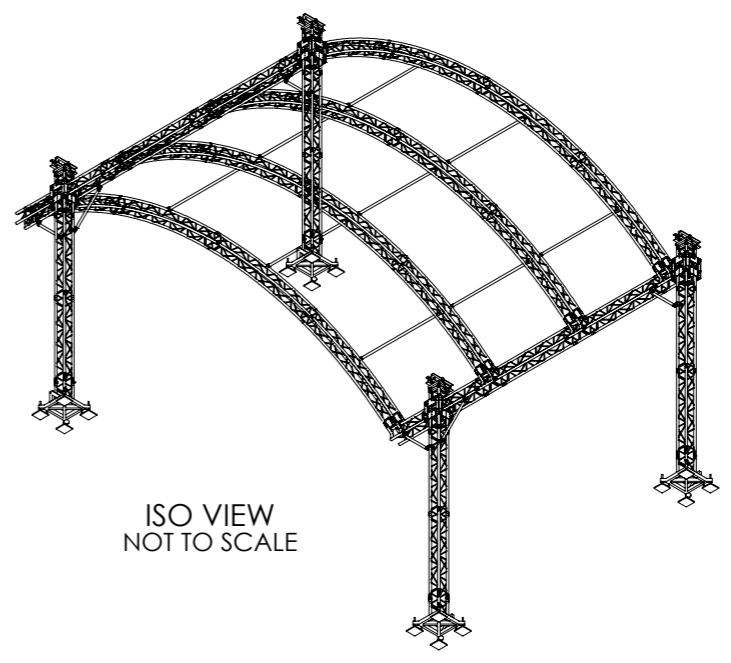

TOP VIEW

ISO VIEW  
NOT TO SCALE

FRONT VIEW

SIDE VIEW

|   |                   |              |
|---|-------------------|--------------|
| TITLE:                                  |                   |              |
| 10m x 8m ARC STAGE<br>WITHOUT PA WINGS  |                   |              |
| <b>BES Systems</b>                      |                   | A3           |
| DRAWN                                   | M Chatziapostolou | 23 Feb 2016  |
| ALL DIMENSIONS ARE IN MILLIMETERS       |                   |              |
| SCALE: 1:100 WHEN PRINTED AT 100% ON A3 |                   | SHEET 1 OF 2 |

TOP VIEW

FRONT VIEW

SIDE VIEW

TITLE:

10m x 8m ARC STAGE  
WITH PA WINGS

BES Systems

A3

|       | NAME              | DATE        |
|-------|-------------------|-------------|
| DRAWN | M Chatziapostolou | 23 Feb 2016 |

ALL DIMENSIONS ARE IN MILLIMETERS

SCALE:1:100 WHEN PRINTED AT 100% ON A3

SHEET 2 OF 2