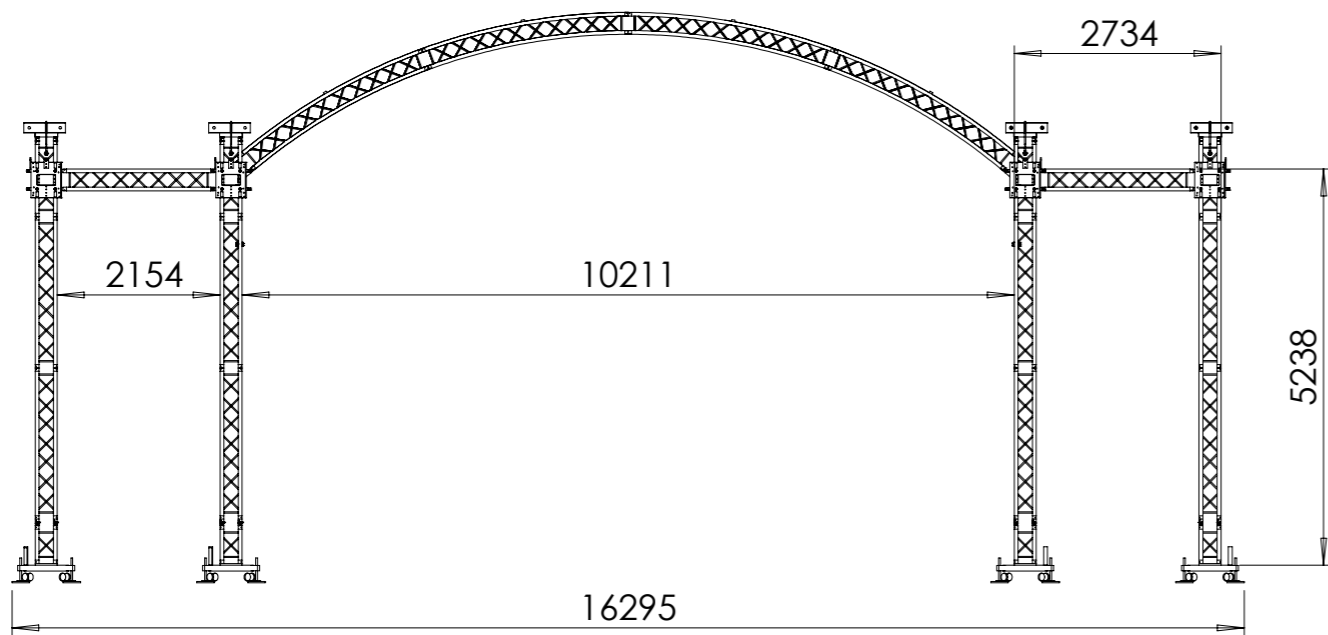

TOP VIEW

ISO VIEW  
NOT TO SCALE

FRONT VIEW

SIDE VIEW

|   |                   |              |
|---|-------------------|--------------|
| TITLE:                                  |                   |              |
| 10m x 8m ARC STAGE<br>WITHOUT PA WINGS  |                   |              |
| <b>BES Systems</b>                      |                   | A3           |
| DRAWN                                   | M Chatziapostolou | 23 Feb 2016  |
| ALL DIMENSIONS ARE IN MILLIMETERS       |                   |              |
| SCALE: 1:100 WHEN PRINTED AT 100% ON A3 |                   | SHEET 1 OF 2 |

TOP VIEW

FRONT VIEW

SIDE VIEW

TITLE:

10m x 8m ARC STAGE  
WITH PA WINGS

BES Systems

A3

|       | NAME              | DATE        |
|-------|-------------------|-------------|
| DRAWN | M Chatziapostolou | 23 Feb 2016 |

ALL DIMENSIONS ARE IN MILLIMETERS

SCALE:1:100 WHEN PRINTED AT 100% ON A3

SHEET 2 OF 2