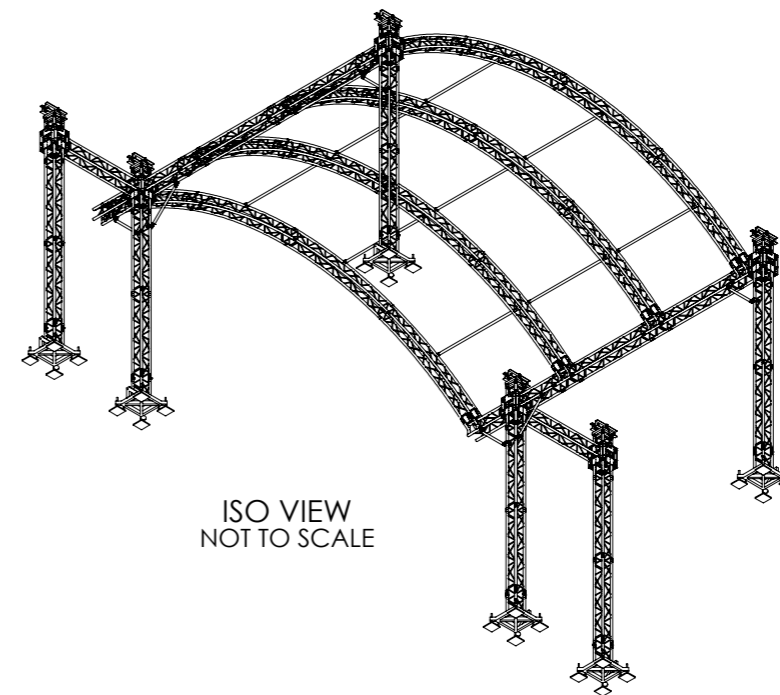

TOP VIEW

ISO VIEW  
NOT TO SCALE

FRONT VIEW

SIDE VIEW

|   |                   |              |
|---|-------------------|--------------|
| TITLE:                                  |                   |              |
| 10m x 8m ARC STAGE<br>WITHOUT PA WINGS  |                   |              |
| <b>BES Systems</b>                      |                   | A3           |
| DRAWN                                   | M Chatziapostolou | 23 Feb 2016  |
| ALL DIMENSIONS ARE IN MILLIMETERS       |                   |              |
| SCALE: 1:100 WHEN PRINTED AT 100% ON A3 |                   | SHEET 1 OF 2 |

TOP VIEW

FRONT VIEW

SIDE VIEW

TITLE:

10m x 8m ARC STAGE  
WITH PA WINGS

BES Systems

A3

|       | NAME              | DATE        |
|-------|-------------------|-------------|
| DRAWN | M Chatziapostolou | 23 Feb 2016 |

ALL DIMENSIONS ARE IN MILLIMETERS

SCALE:1:100 WHEN PRINTED AT 100% ON A3

SHEET 2 OF 2