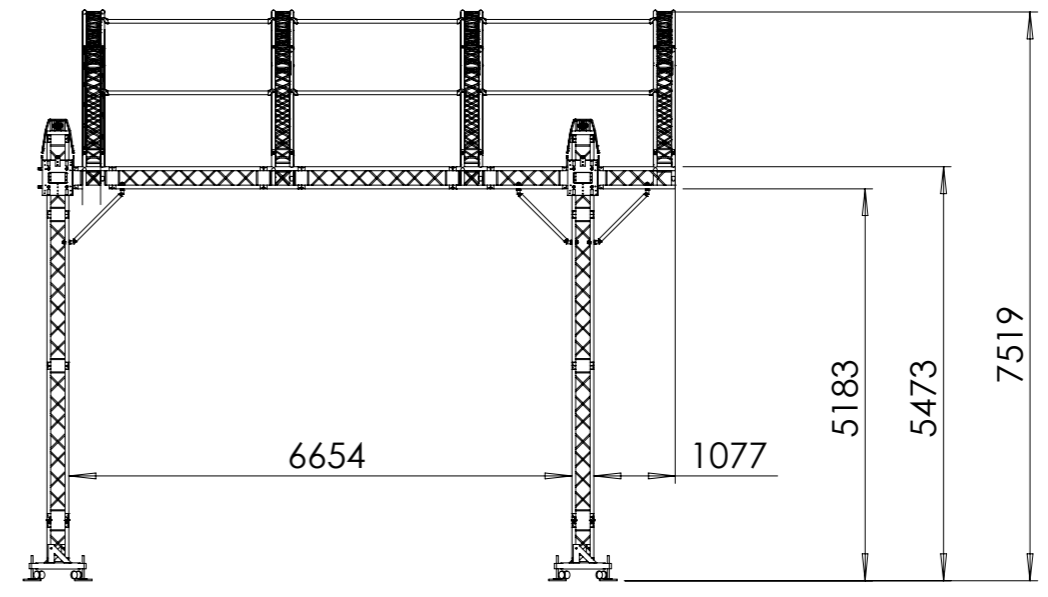

TOP VIEW

ISO VIEW  
NOT TO SCALE

FRONT VIEW

SIDE VIEW

|   |                   |              |
|---|-------------------|--------------|
| TITLE:                                  |                   |              |
| 10m x 8m ARC STAGE<br>WITHOUT PA WINGS  |                   |              |
| <b>BES Systems</b>                      |                   | A3           |
| DRAWN                                   | M Chatziapostolou | 23 Feb 2016  |
| ALL DIMENSIONS ARE IN MILLIMETERS       |                   |              |
| SCALE: 1:100 WHEN PRINTED AT 100% ON A3 |                   | SHEET 1 OF 2 |

TOP VIEW

FRONT VIEW

SIDE VIEW

TITLE:

10m x 8m ARC STAGE  
WITH PA WINGS

BES Systems

A3

|       | NAME              | DATE        |
|-------|-------------------|-------------|
| DRAWN | M Chatziapostolou | 23 Feb 2016 |

ALL DIMENSIONS ARE IN MILLIMETERS

SCALE:1:100 WHEN PRINTED AT 100% ON A3

SHEET 2 OF 2