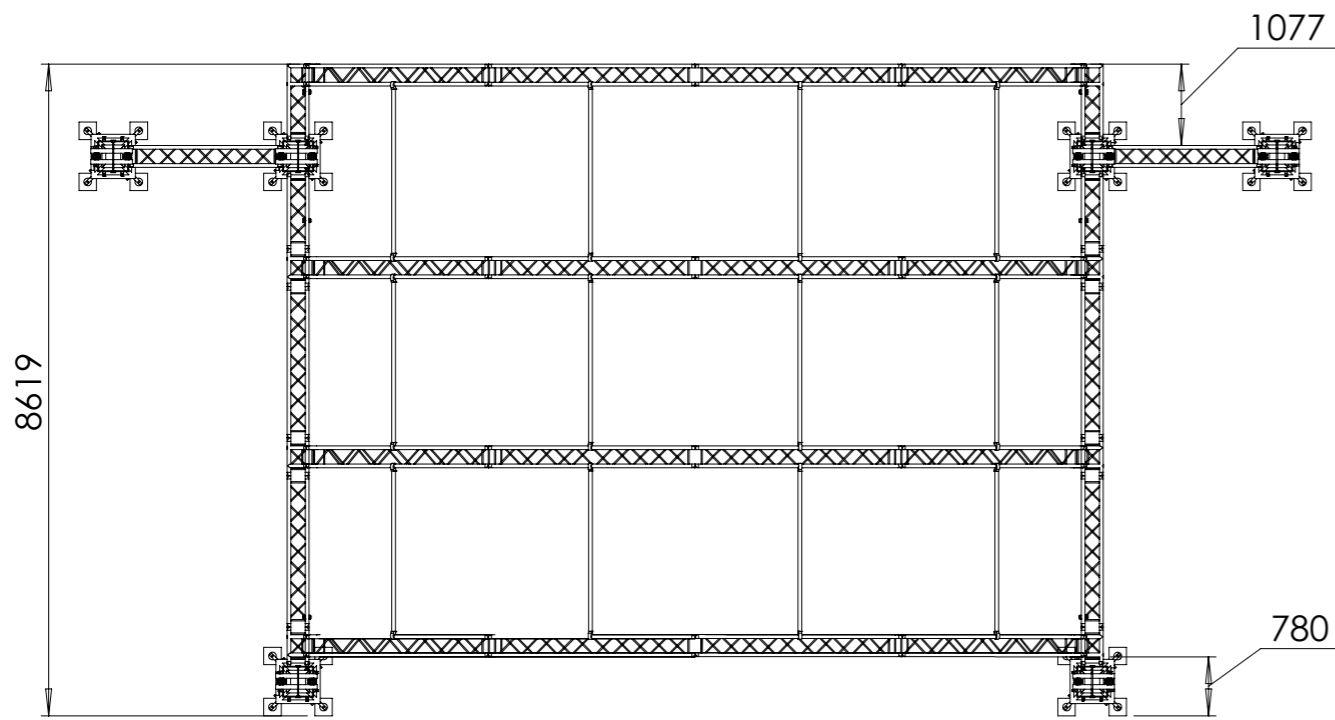

TOP VIEW

ISO VIEW  
NOT TO SCALE

FRONT VIEW

SIDE VIEW

|   |                   |              |
|---|-------------------|--------------|
| TITLE:                                  |                   |              |
| 10m x 8m ARC STAGE<br>WITHOUT PA WINGS  |                   |              |
| <b>BES Systems</b>                      |                   | A3           |
| DRAWN                                   | M Chatziapostolou | 23 Feb 2016  |
| ALL DIMENSIONS ARE IN MILLIMETERS       |                   |              |
| SCALE: 1:100 WHEN PRINTED AT 100% ON A3 |                   | SHEET 1 OF 2 |

TOP VIEW

FRONT VIEW

SIDE VIEW

TITLE:

10m x 8m ARC STAGE  
WITH PA WINGS

BES Systems

A3

|       | NAME              | DATE        |
|-------|-------------------|-------------|
| DRAWN | M Chatziapostolou | 23 Feb 2016 |

ALL DIMENSIONS ARE IN MILLIMETERS

SCALE:1:100 WHEN PRINTED AT 100% ON A3

SHEET 2 OF 2